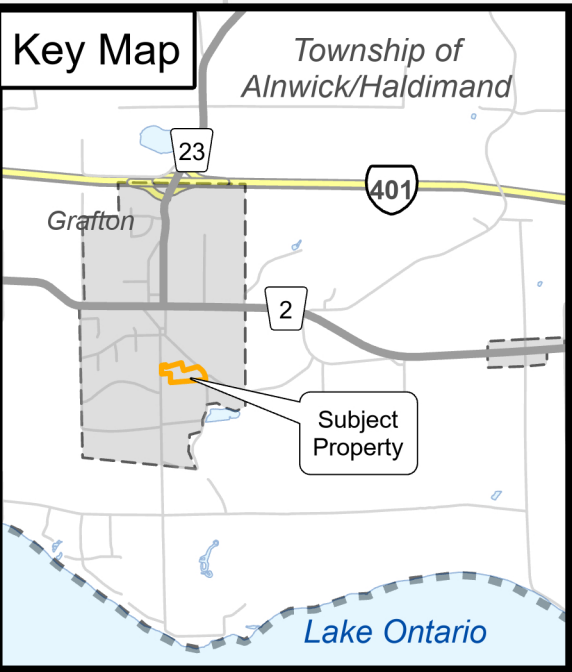

Township of Alnwick/Haldimand

Village of Grafton

Subject Property

STATION RD

OLD DANFORTH RD

PURDY RD

Key Map

Township of Alnwick/Haldimand

Grafton

Subject Property

Lake Ontario

- County Road
- Highway 401
- Local Road
- Village Boundary
- Waterlines